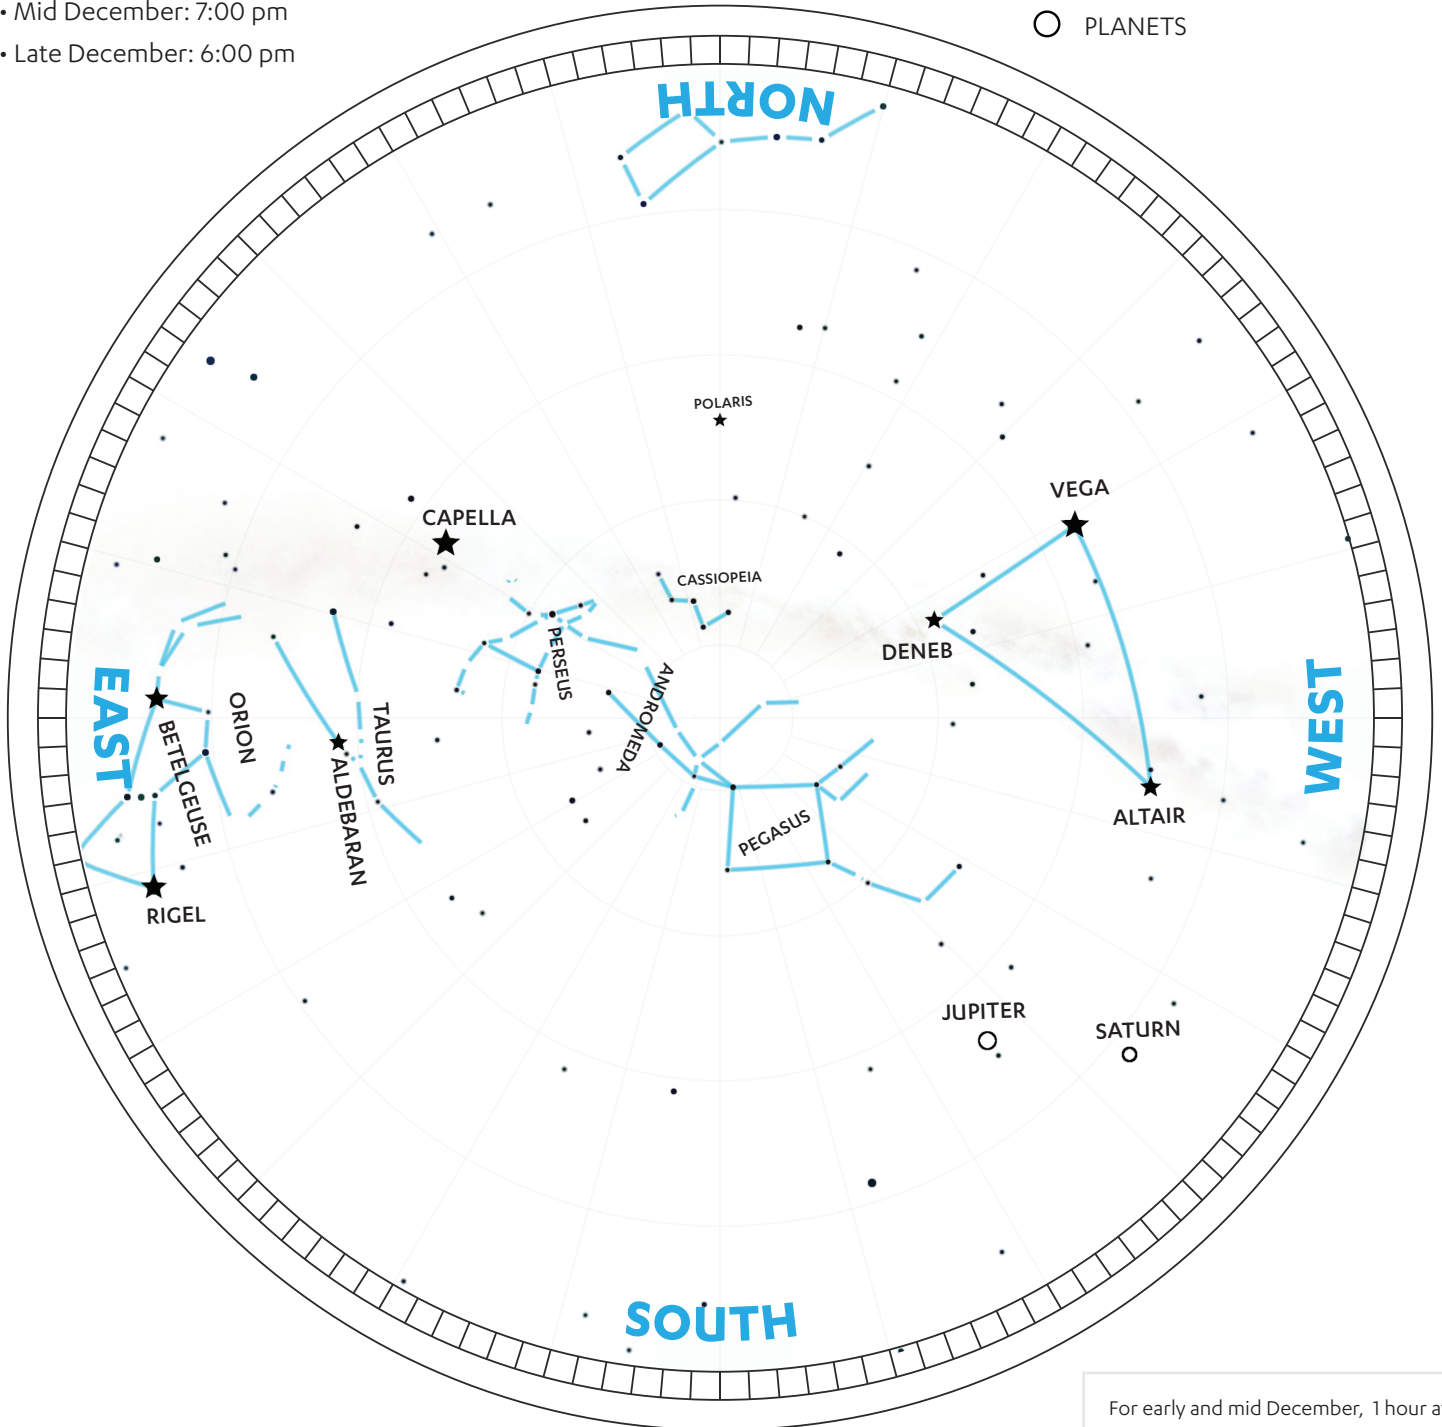

# DECEMBER EVENING SKY MAP

This map represents the sky around these times:

- Early December: 8:00 pm
- Mid December: 7:00 pm
- Late December: 6:00 pm

- ★ BRIGHTEST STARS
- CONSTELLATIONS & ASTERISMS
- PLANETS

## HOW TO USE STAR MAP:

1. Face north and hold the sky map with north at the bottom.
2. Locate bright stars, constellations & asterisms in this part of the sky.
3. Choose another direction and repeat for each direction!

This map is drawn for New Jersey skies, but will be useful anywhere in the continental United States.

For early and mid December, 1 hour after sunset, Venus will be visible in the southwest sky.

VENUS  
○

SW